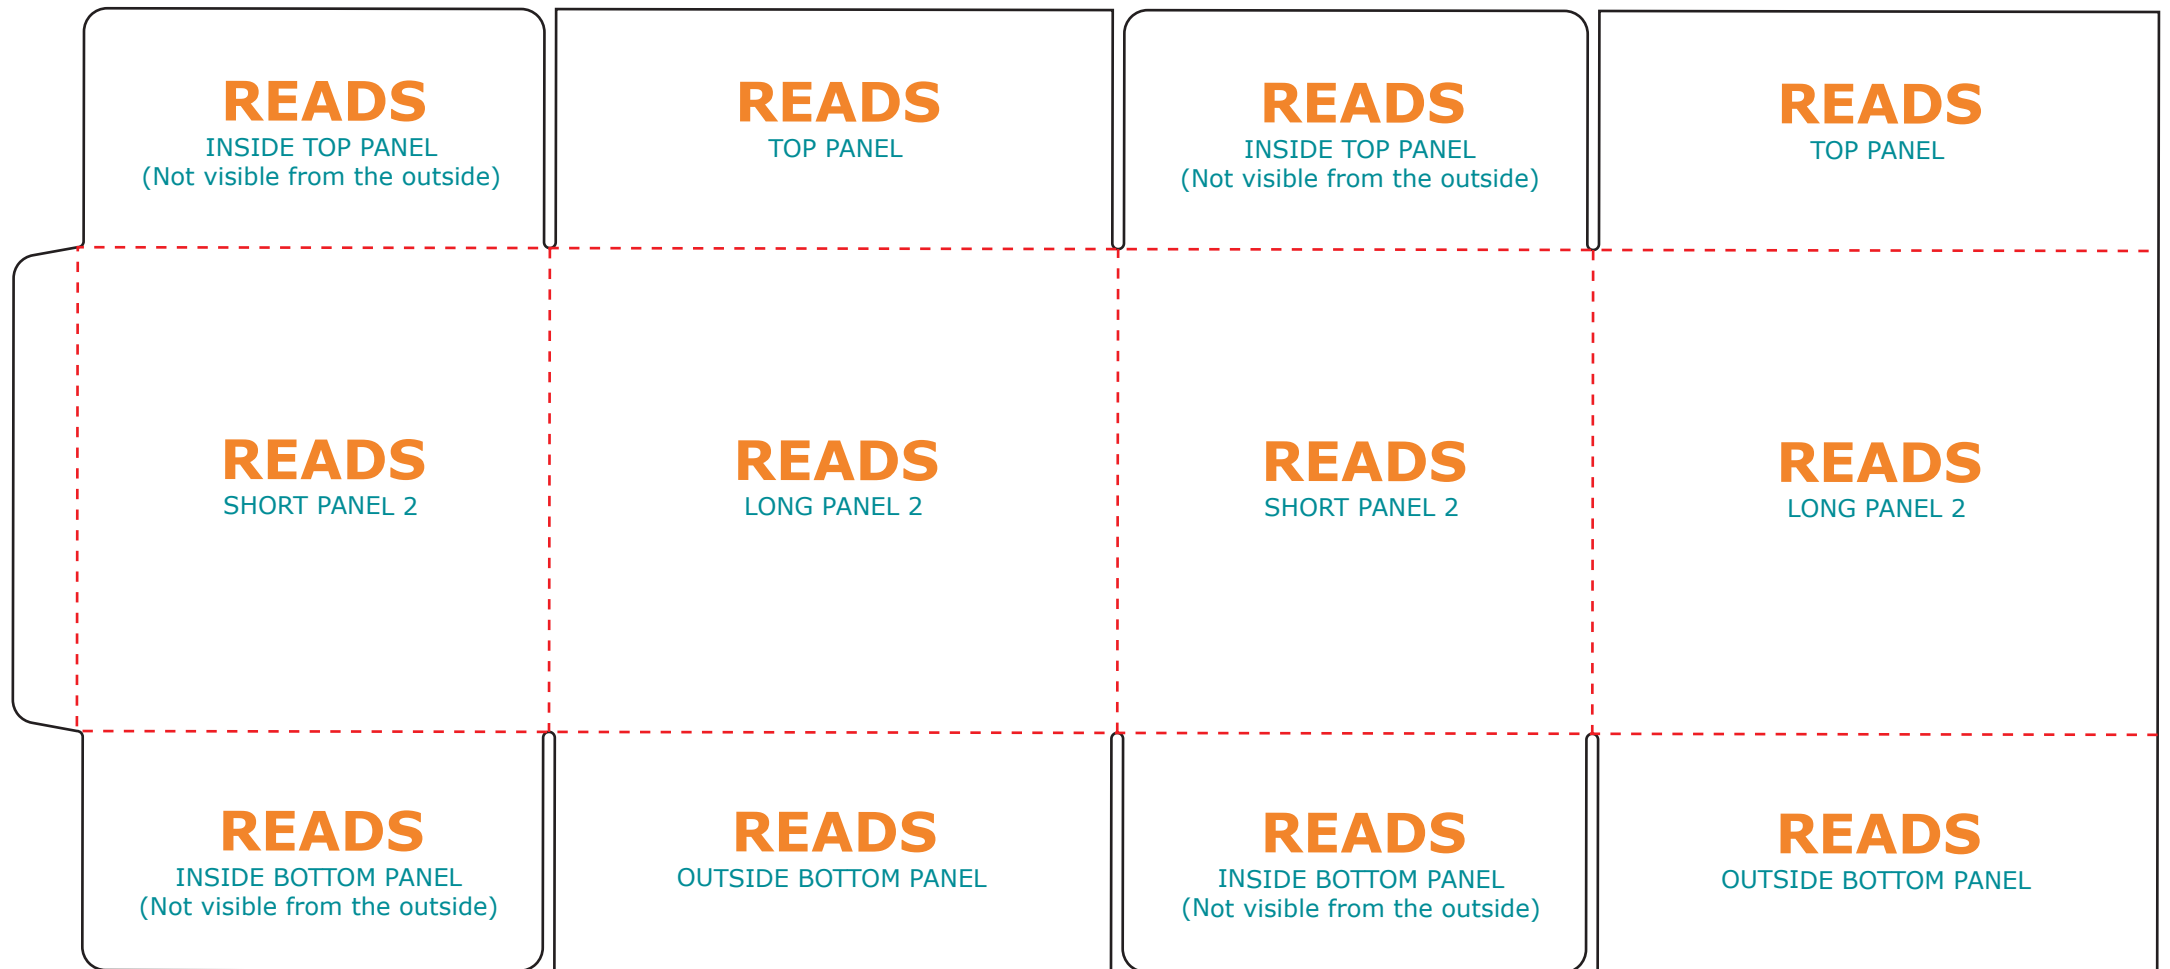

MAILER BOX

CREASE

CUT

OUTSIDE VIEW

NOTE: TEXT SHOWS
ART ORIENTATION

INSIDE VIEW

NOTE: TEXT SHOWS
ART ORIENTATION

SHIPPER BOX

OUTSIDE VIEW

CREASE

CUT

NOTE: TEXT SHOWS
ART ORIENTATION

GABLE BOX

OUTSIDE VIEW

NOTE: TEXT SHOWS
ART ORIENTATION

CREASE

CUT

RETAIL BOX

CREASE

CUT

OUTSIDE VIEW

NOTE: TEXT SHOWS
ART ORIENTATION

LITERATURE MAILER

OUTSIDE VIEW

NOTE: **TEXT** SHOWS ART ORIENTATION

INSIDE VIEW

NOTE: **TEXT** SHOWS ART ORIENTATION

LITERATURE MAILER

CREASE

CUT

CREASE

CUT