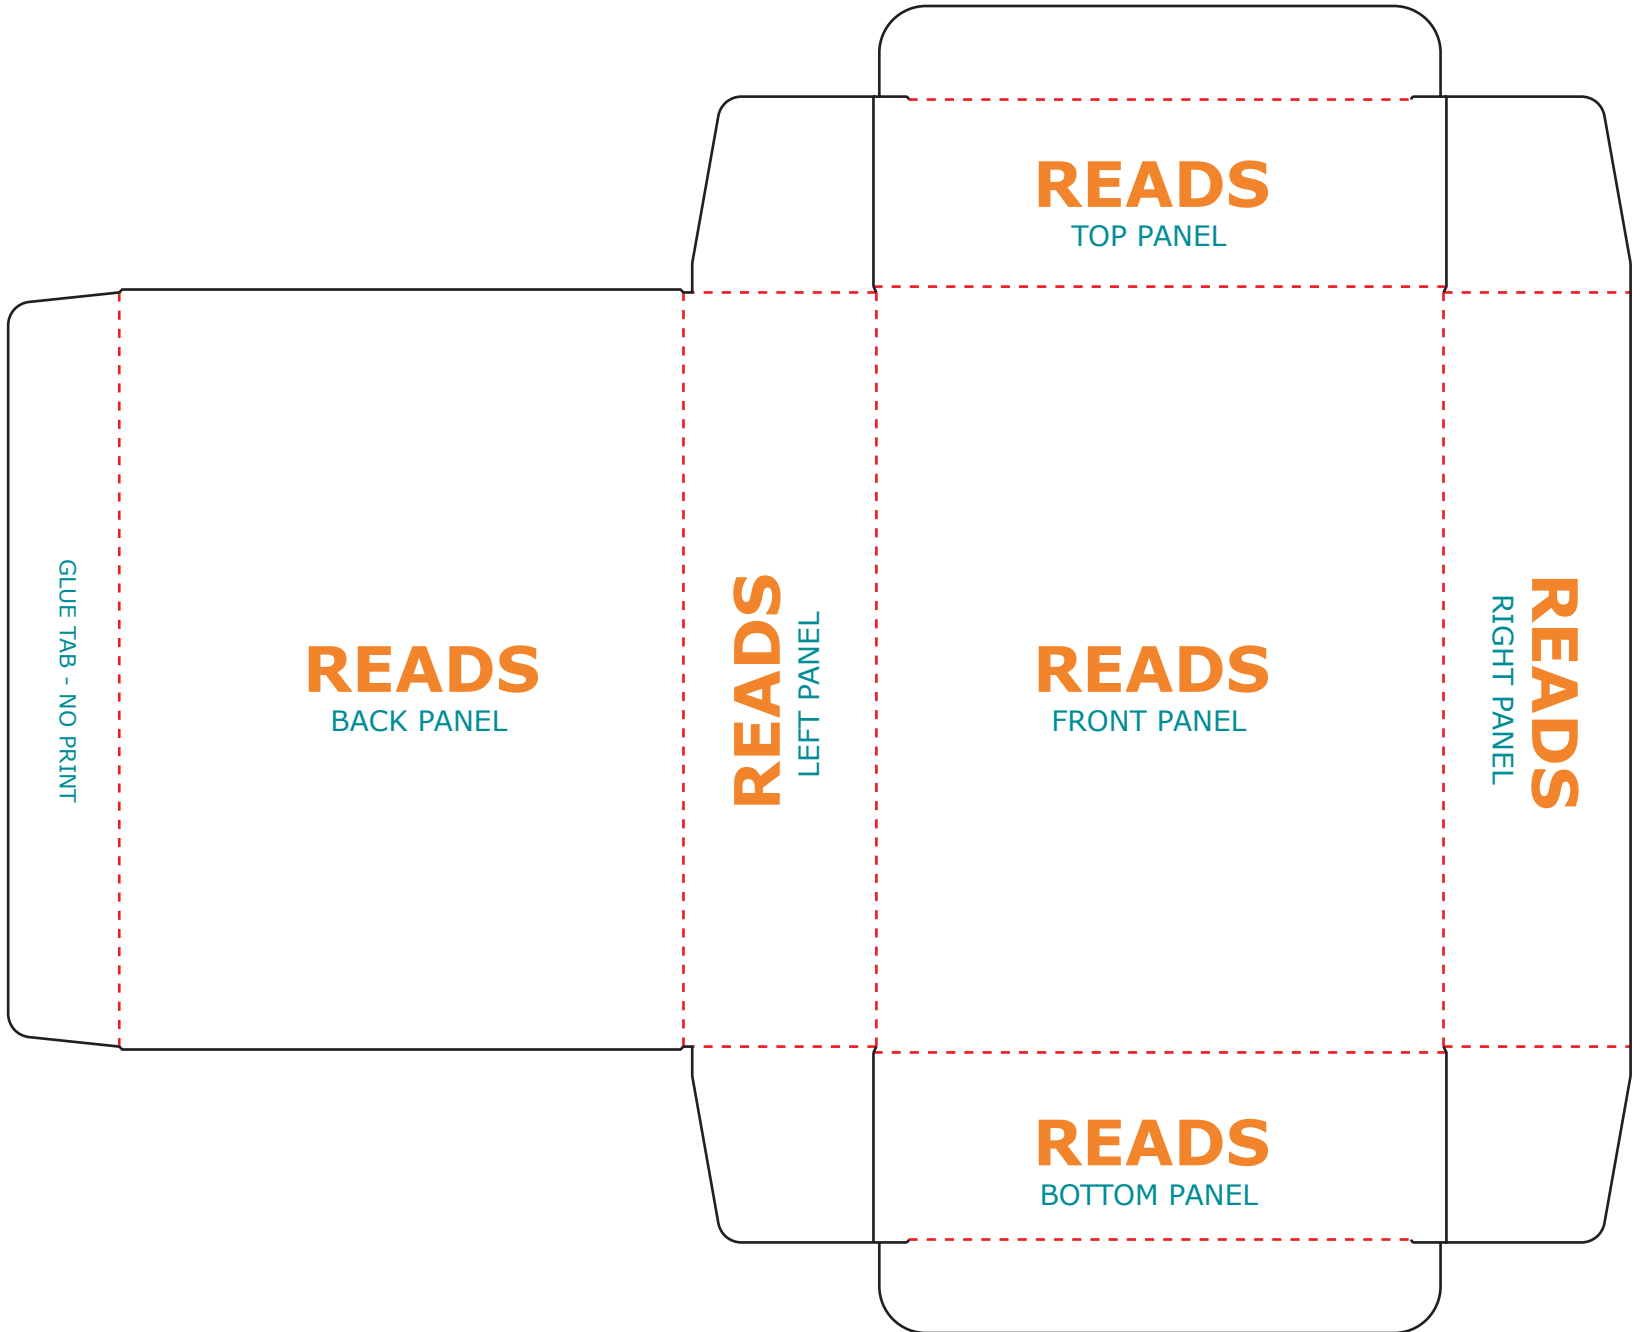

MAILER BOX

CREASE

CUT

OUTSIDE VIEW

NOTE: TEXT SHOWS
ART ORIENTATION

INSIDE VIEW

NOTE: TEXT SHOWS
ART ORIENTATION

SHIPPER BOX

OUTSIDE VIEW

CREASE

CUT

NOTE: TEXT SHOWS
ART ORIENTATION

GABLE BOX

OUTSIDE VIEW

NOTE: TEXT SHOWS
ART ORIENTATION

CREASE

CUT

RETAIL BOX

CREASE

CUT

OUTSIDE VIEW

NOTE: TEXT SHOWS
ART ORIENTATION

LITERATURE MAILER

OUTSIDE VIEW

NOTE: **TEXT** SHOWS ART ORIENTATION

INSIDE VIEW

NOTE: **TEXT** SHOWS ART ORIENTATION

LITERATURE MAILER

CREASE

CUT

CREASE

CUT