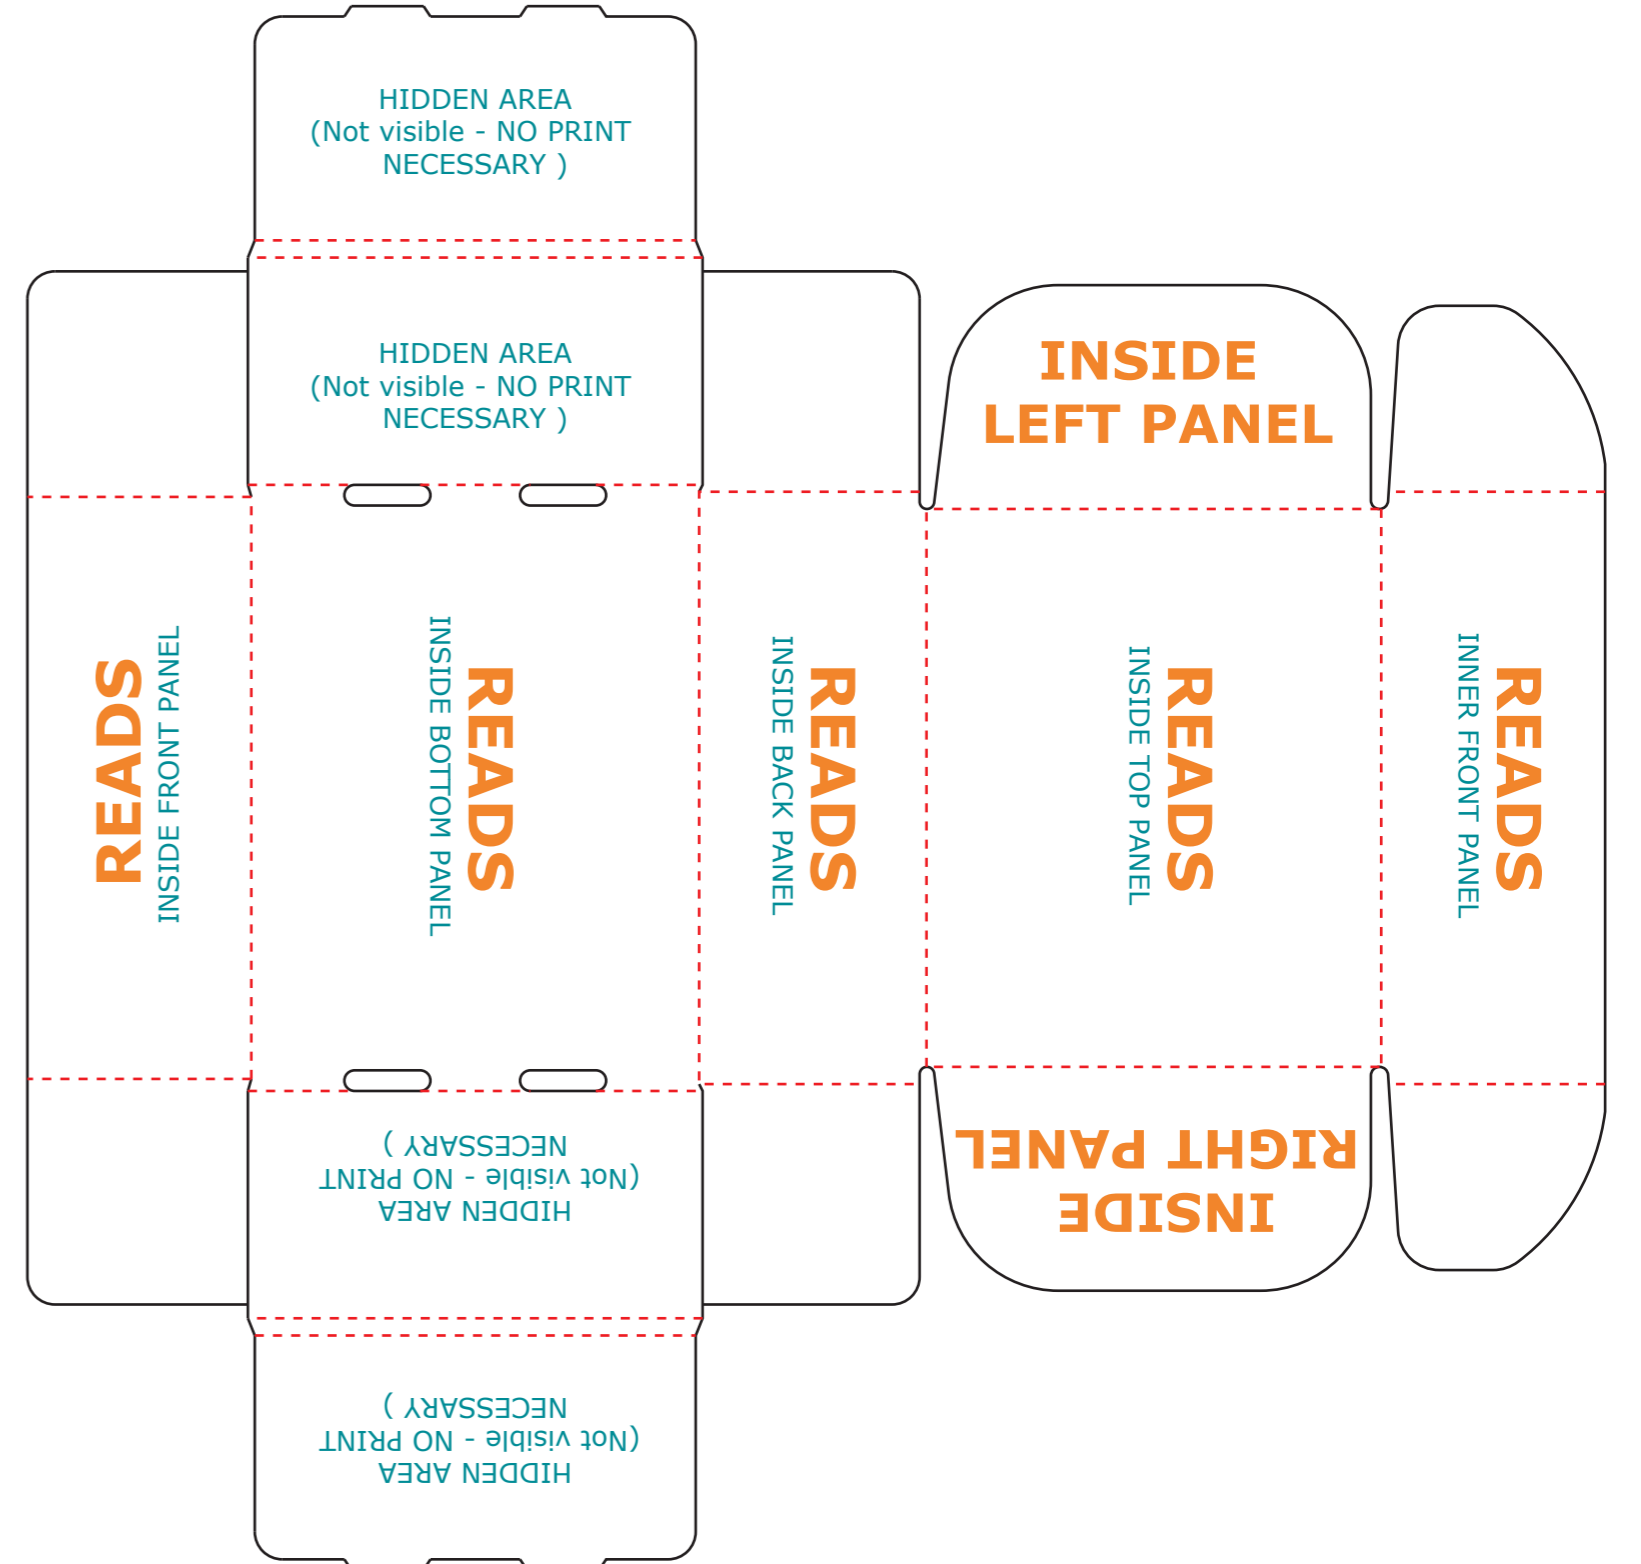

MAILER BOX

CREASE

CUT

OUTSIDE VIEW

NOTE: TEXT SHOWS
ART ORIENTATION

INSIDE VIEW

NOTE: TEXT SHOWS
ART ORIENTATION

SHIPPER BOX

OUTSIDE VIEW

CREASE

CUT

NOTE: TEXT SHOWS
ART ORIENTATION

GABLE BOX

OUTSIDE VIEW

NOTE: TEXT SHOWS
ART ORIENTATION

CREASE

CUT

RETAIL BOX

CREASE

CUT

OUTSIDE VIEW

NOTE: TEXT SHOWS
ART ORIENTATION

LITERATURE MAILER

OUTSIDE VIEW

NOTE: **TEXT** SHOWS ART ORIENTATION

INSIDE VIEW

NOTE: **TEXT** SHOWS ART ORIENTATION

LITERATURE MAILER

CREASE

CUT

CREASE

CUT