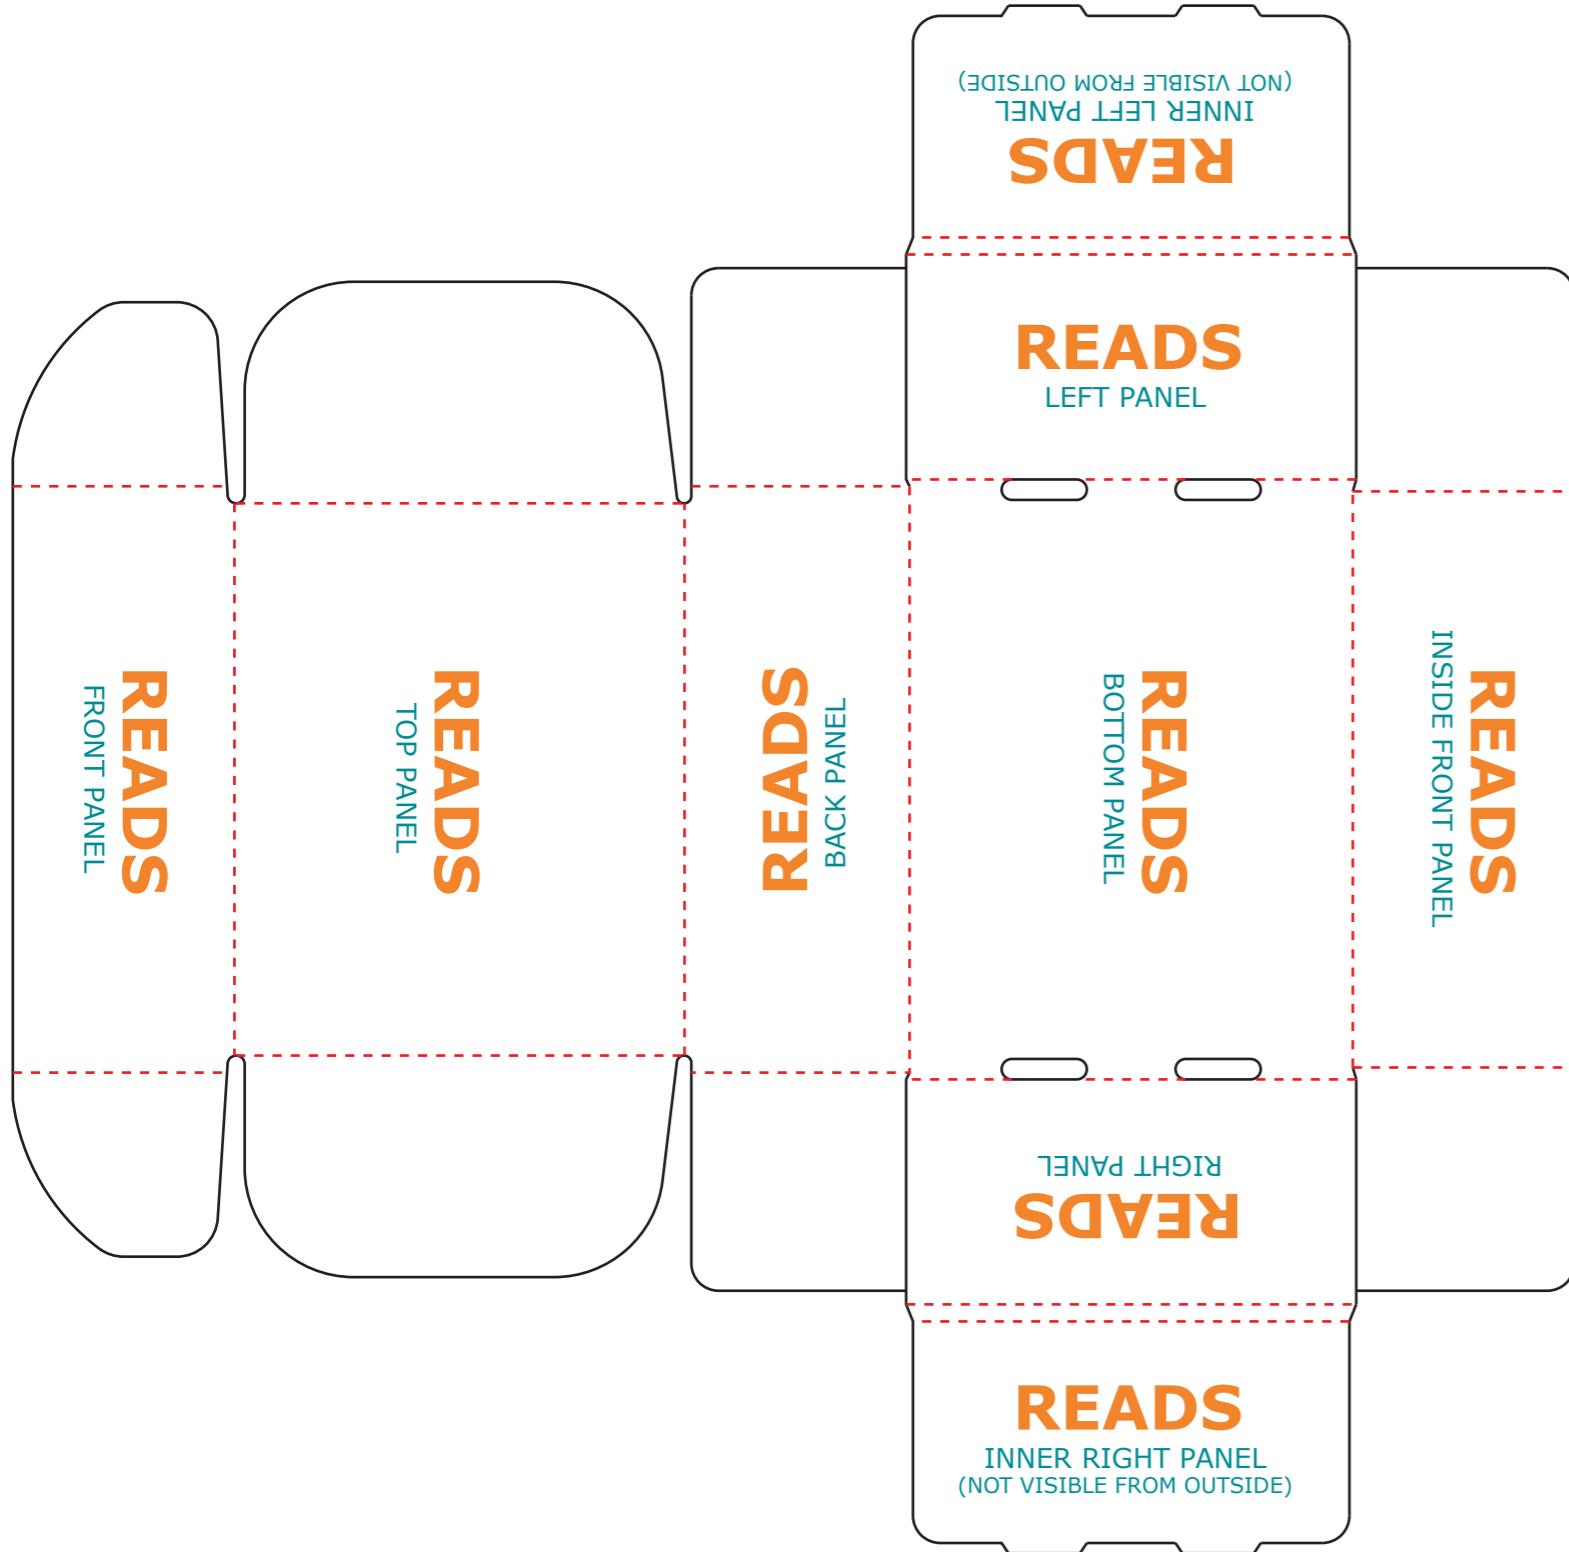

MAILER BOX

CREASE

CUT

OUTSIDE VIEW

NOTE: TEXT SHOWS
ART ORIENTATION

INSIDE VIEW

NOTE: TEXT SHOWS
ART ORIENTATION

SHIPPER BOX

OUTSIDE VIEW

CREASE

CUT

NOTE: TEXT SHOWS
ART ORIENTATION

GABLE BOX

OUTSIDE VIEW

NOTE: TEXT SHOWS
ART ORIENTATION

CREASE

CUT

RETAIL BOX

CREASE

CUT

OUTSIDE VIEW

NOTE: TEXT SHOWS
ART ORIENTATION

LITERATURE MAILER

OUTSIDE VIEW

NOTE: **TEXT** SHOWS ART ORIENTATION

INSIDE VIEW

NOTE: **TEXT** SHOWS ART ORIENTATION

LITERATURE MAILER

CREASE

CUT

CREASE

CUT