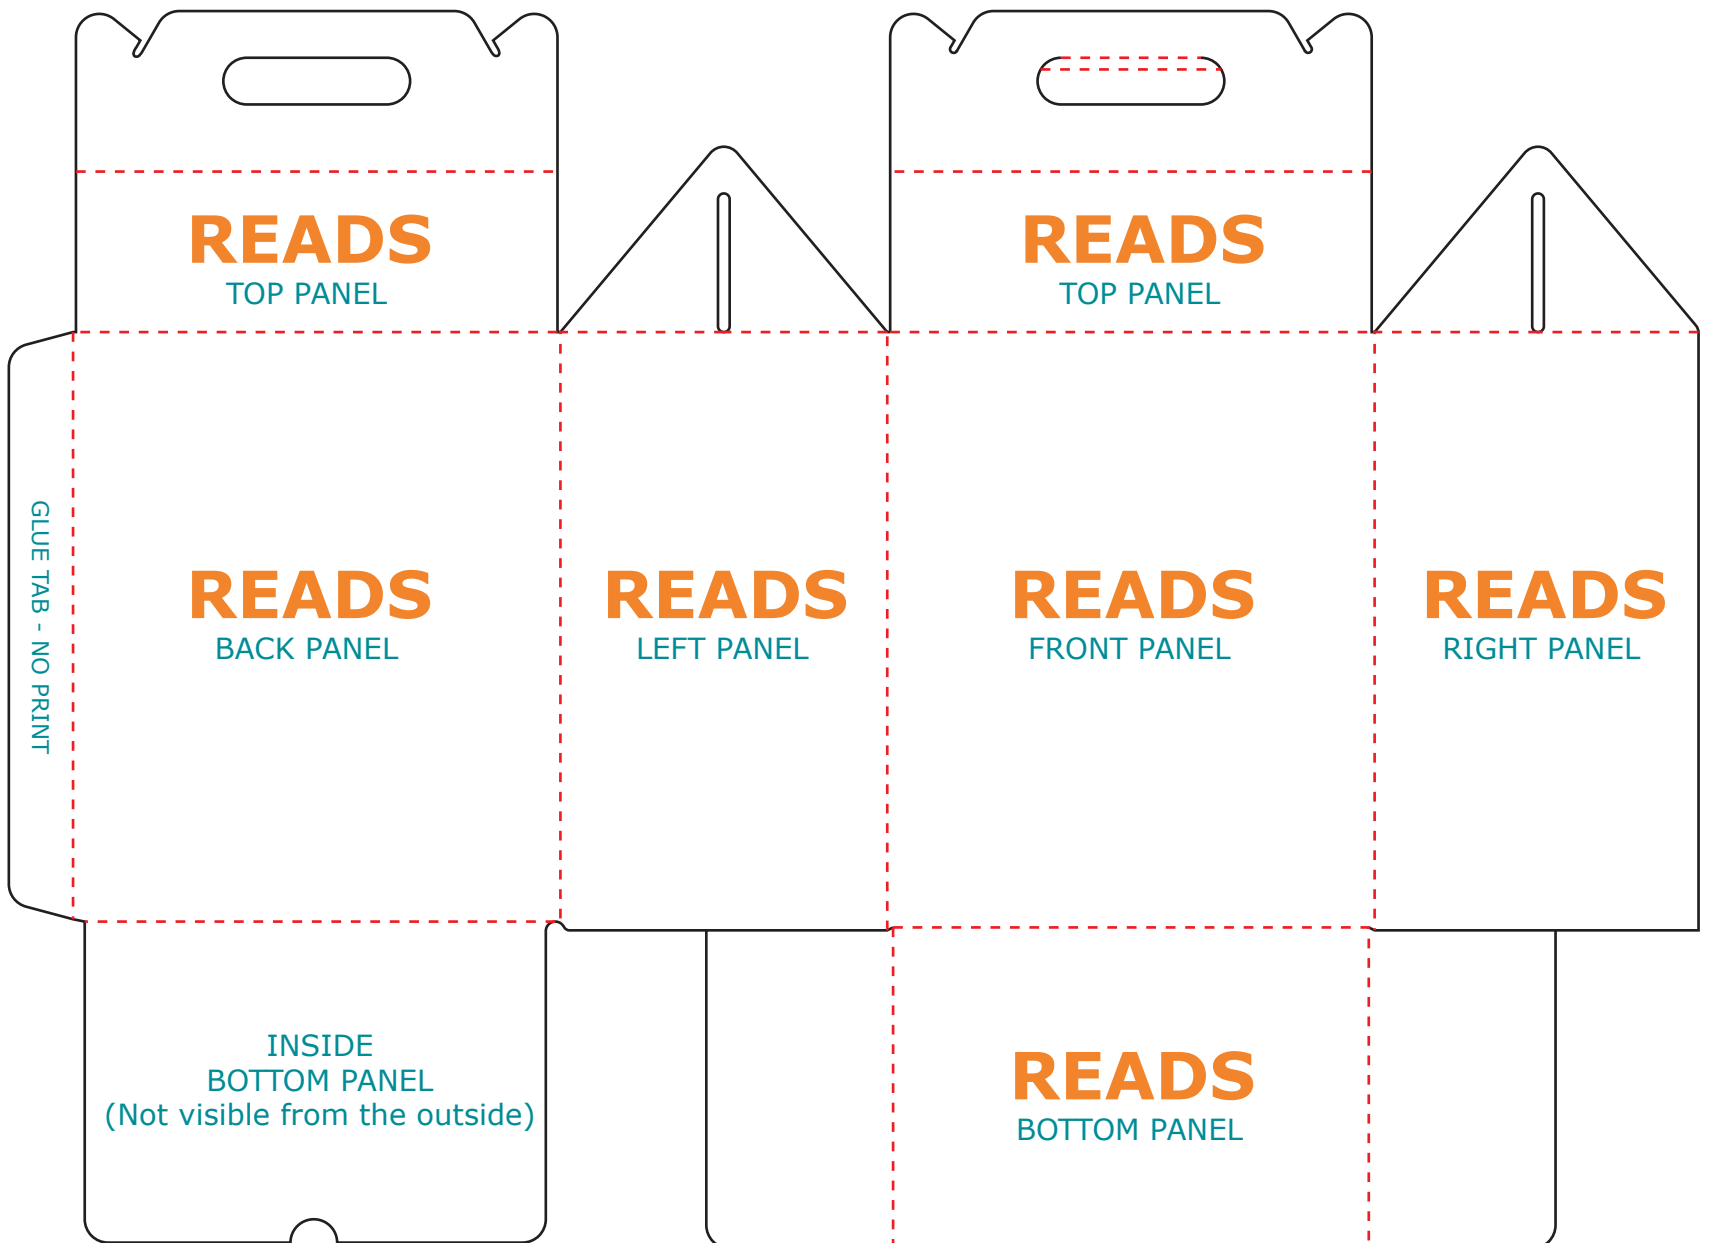

MAILER BOX

CREASE

CUT

OUTSIDE VIEW

NOTE: TEXT SHOWS
ART ORIENTATION

INSIDE VIEW

NOTE: TEXT SHOWS
ART ORIENTATION

SHIPPER BOX

OUTSIDE VIEW

CREASE

CUT

NOTE: TEXT SHOWS
ART ORIENTATION

GABLE BOX

OUTSIDE VIEW

NOTE: TEXT SHOWS
ART ORIENTATION

CREASE

CUT

RETAIL BOX

CREASE

CUT

OUTSIDE VIEW

NOTE: TEXT SHOWS
ART ORIENTATION

LITERATURE MAILER

OUTSIDE VIEW

NOTE: **TEXT** SHOWS ART ORIENTATION

INSIDE VIEW

NOTE: **TEXT** SHOWS ART ORIENTATION

LITERATURE MAILER

CREASE

CUT

CREASE

CUT